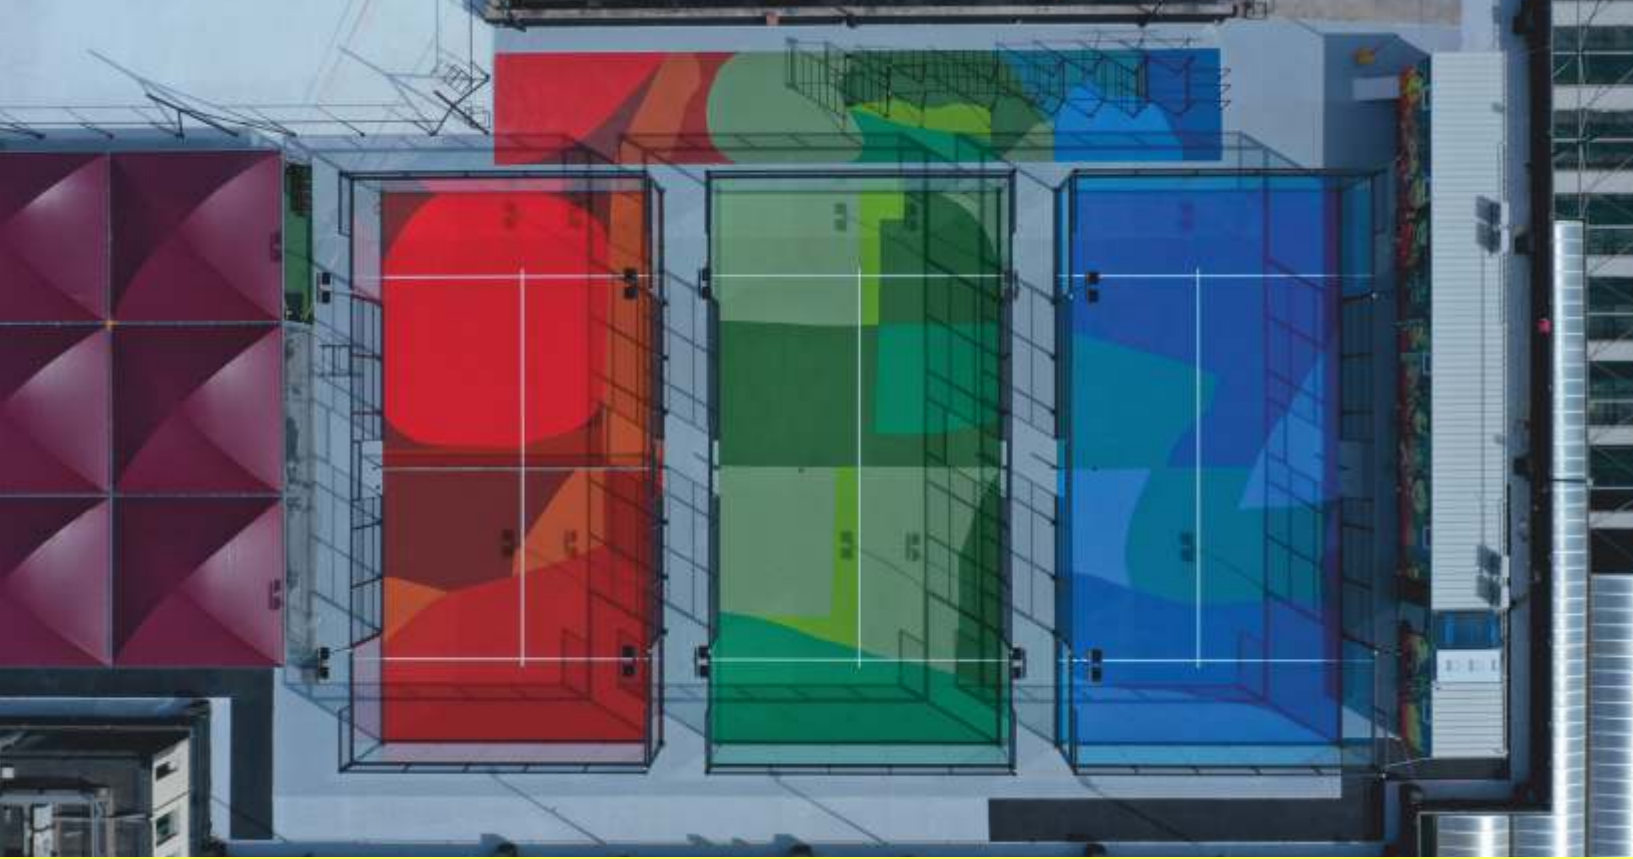

Colori basket outdoor

Colori basket outdoor

arte e sport

urban city

arte e sport

An aerial photograph of a basketball court with a vibrant, abstract mural on its backboard wall. The mural features bold colors like yellow, red, blue, and pink, with stylized human figures and geometric shapes. The words "arte e sport" are overlaid in a white, lowercase, sans-serif font across the center of the mural.

arte e sport

VECCHIE PIAZZE

PIAZZE NEI PAESI D'ITALIA

ARTISTI IN AZIONE

ISTITUTO SCOLASTICO - ITC REGGIO CALABRIA

SKY PARK CASILINO ROMA

ARTISTI IN AZIONE

PIAZZE NEI PAESI D'ITALIA