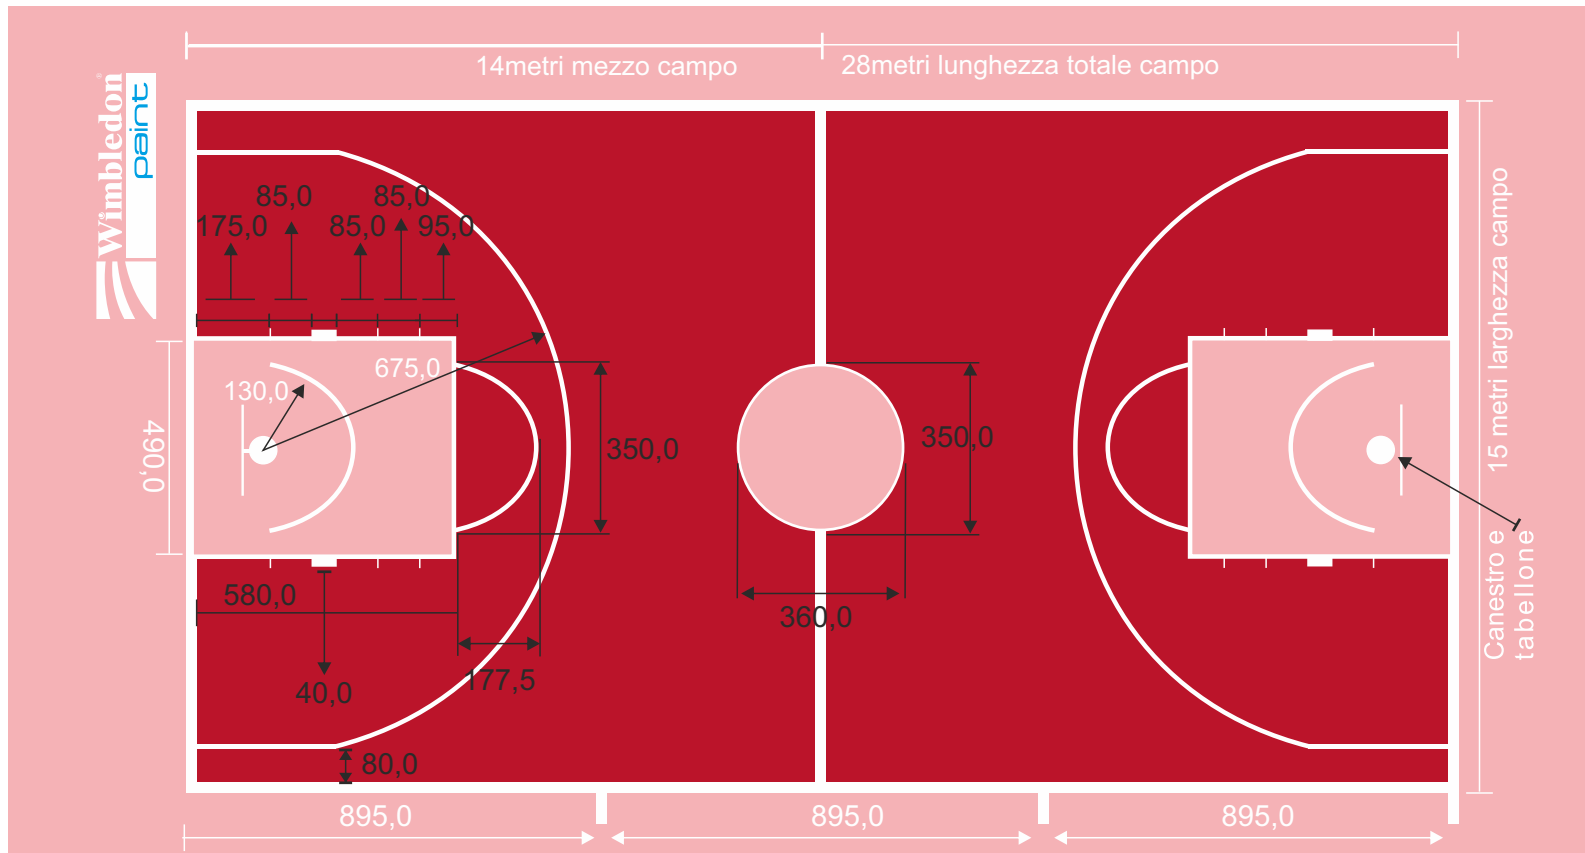

Colori Epogumm basket

The indoor version on PVC or parquet also with reducer slip J-51 Epogumm Bottom Finish

The outdoor version on concrete or asphalt can be painted with J-70 Ecosport Pro