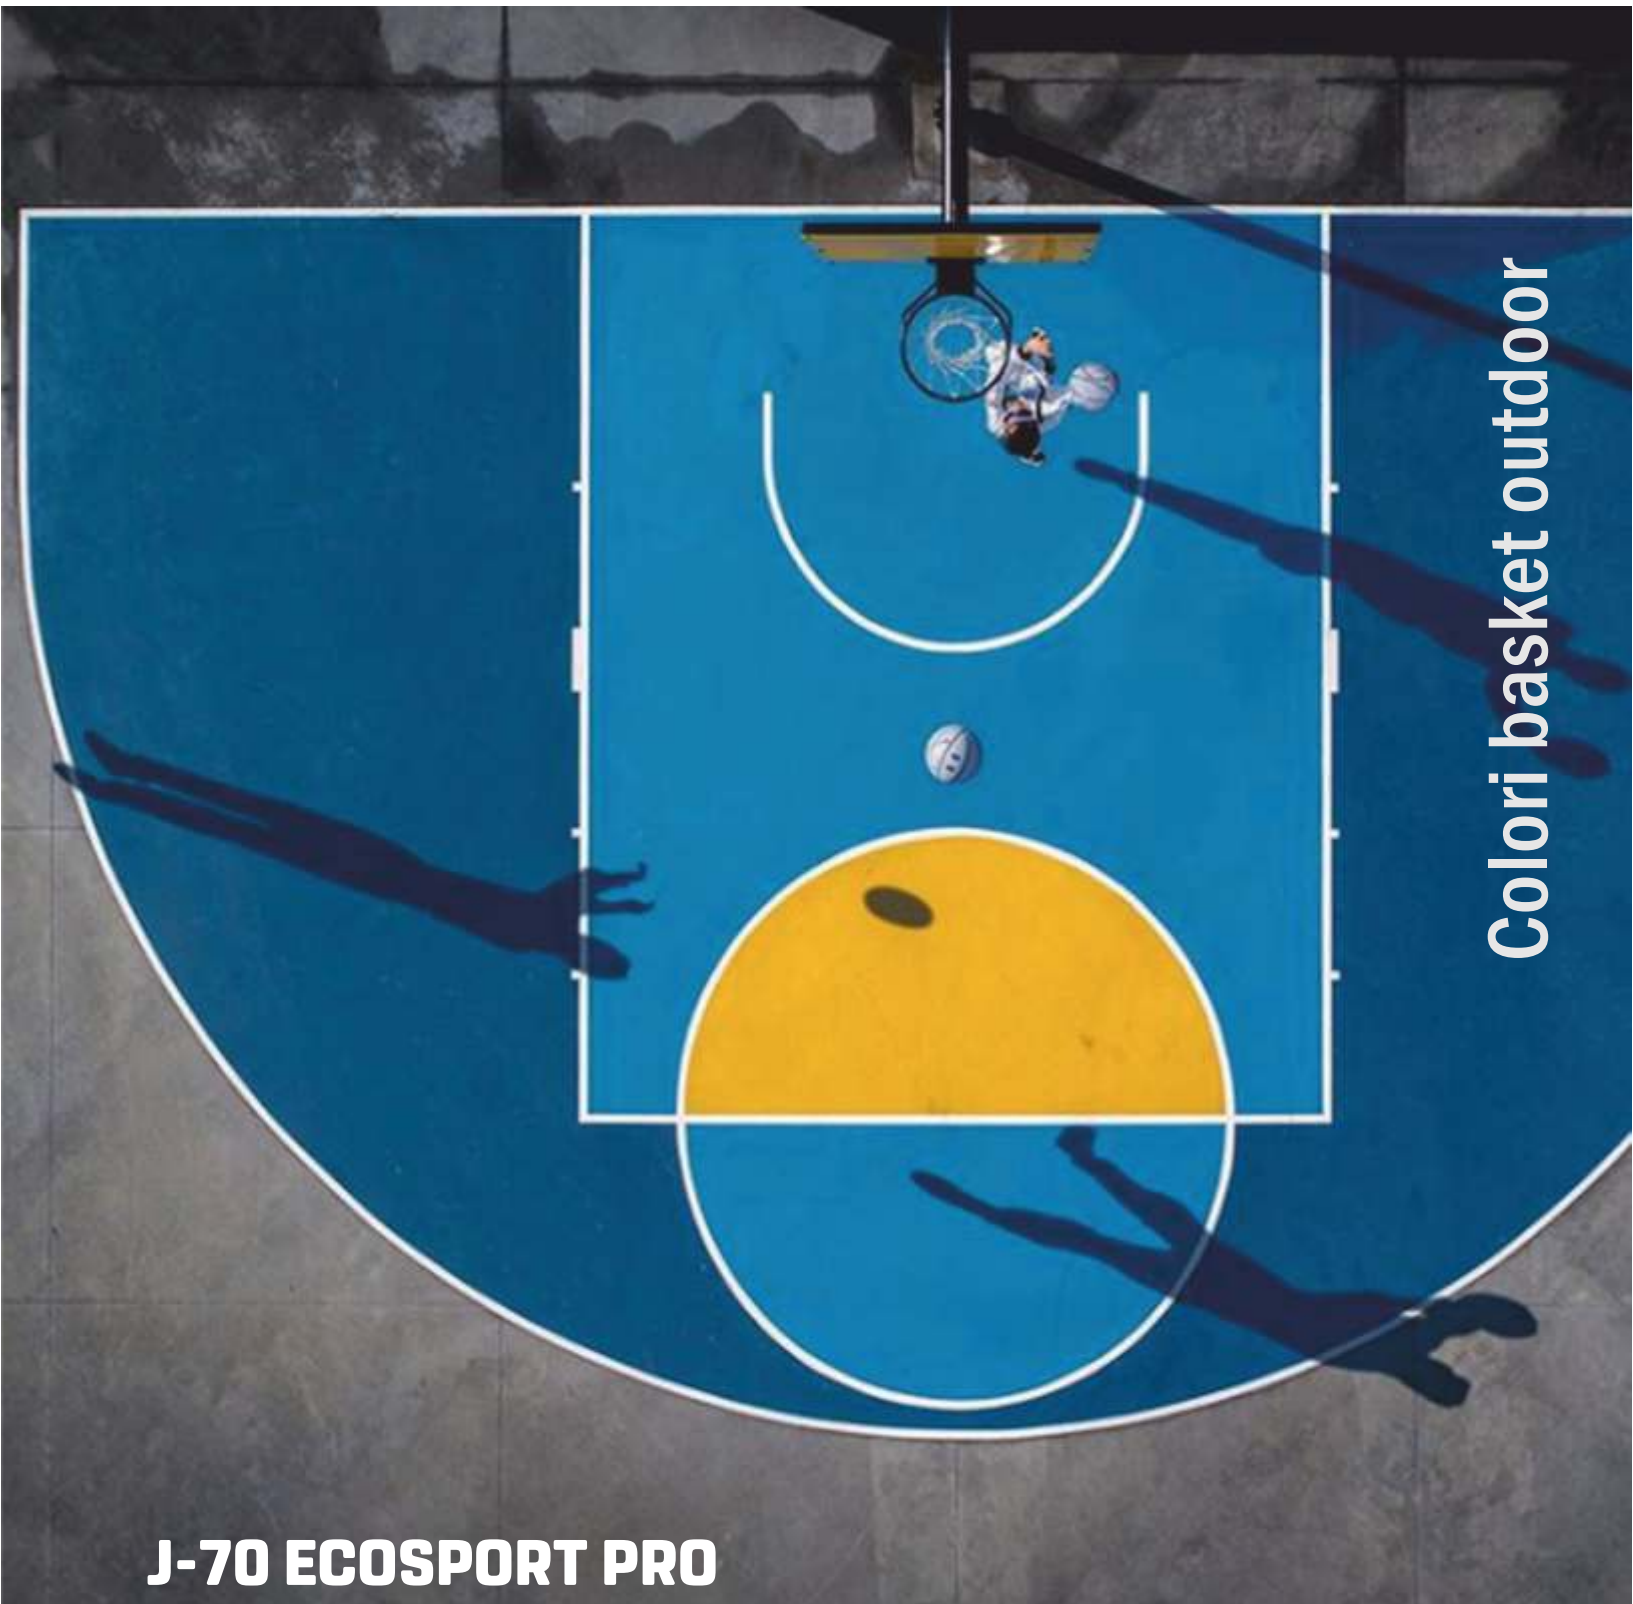

●●● OUTDOOR - WIMBLEDON PAINT ECOSPORT PRO

SCALA 1:100
 misure in cm

<https://gregjager.com/>

Colori basket outdoor

arte e sport

PROGETTI BASKET

Colori basket outdoor

J-70 ECOSPORT PRO