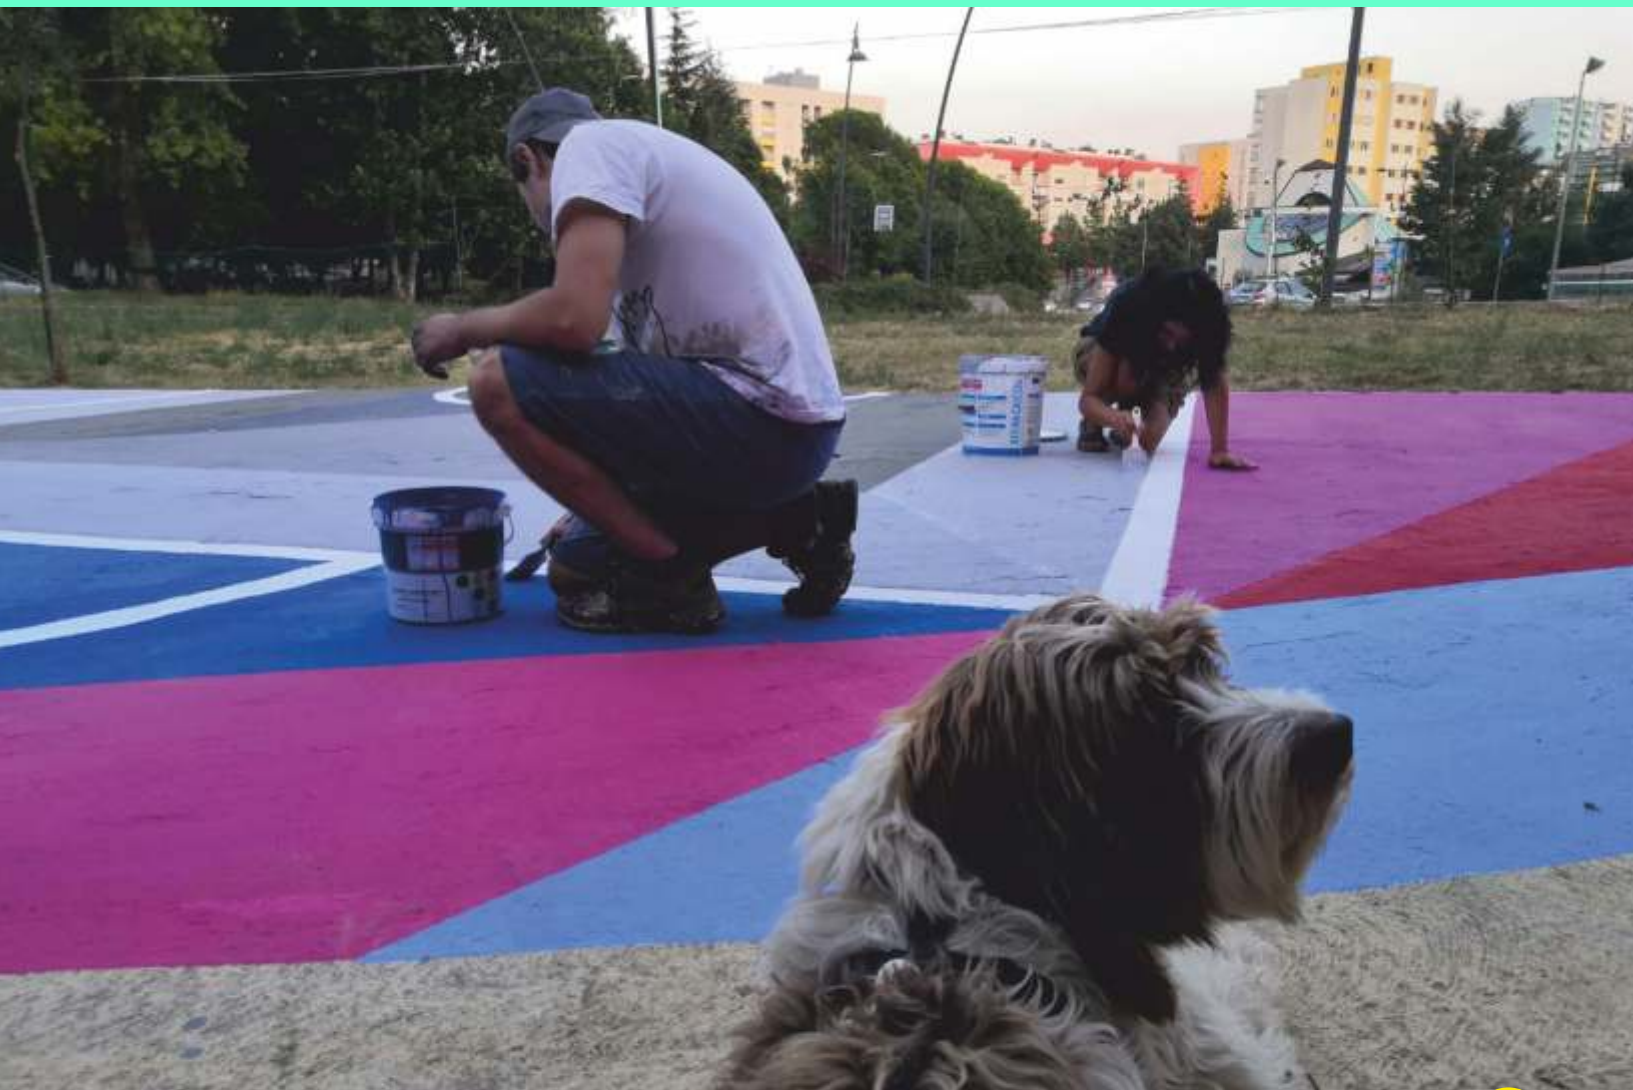

arte e sport

An aerial photograph of a basketball court. The wall surrounding the court is covered in a vibrant, abstract mural. The mural features bold colors like yellow, red, blue, and pink, with stylized shapes and patterns. A basketball hoop and backboard are visible in the center of the court. The court is surrounded by green trees and a concrete curb.

arte e sport

progetto arte

urban park

arte e sport

arte e sport

Potenza 2021

arte e sport

Rieti 2021